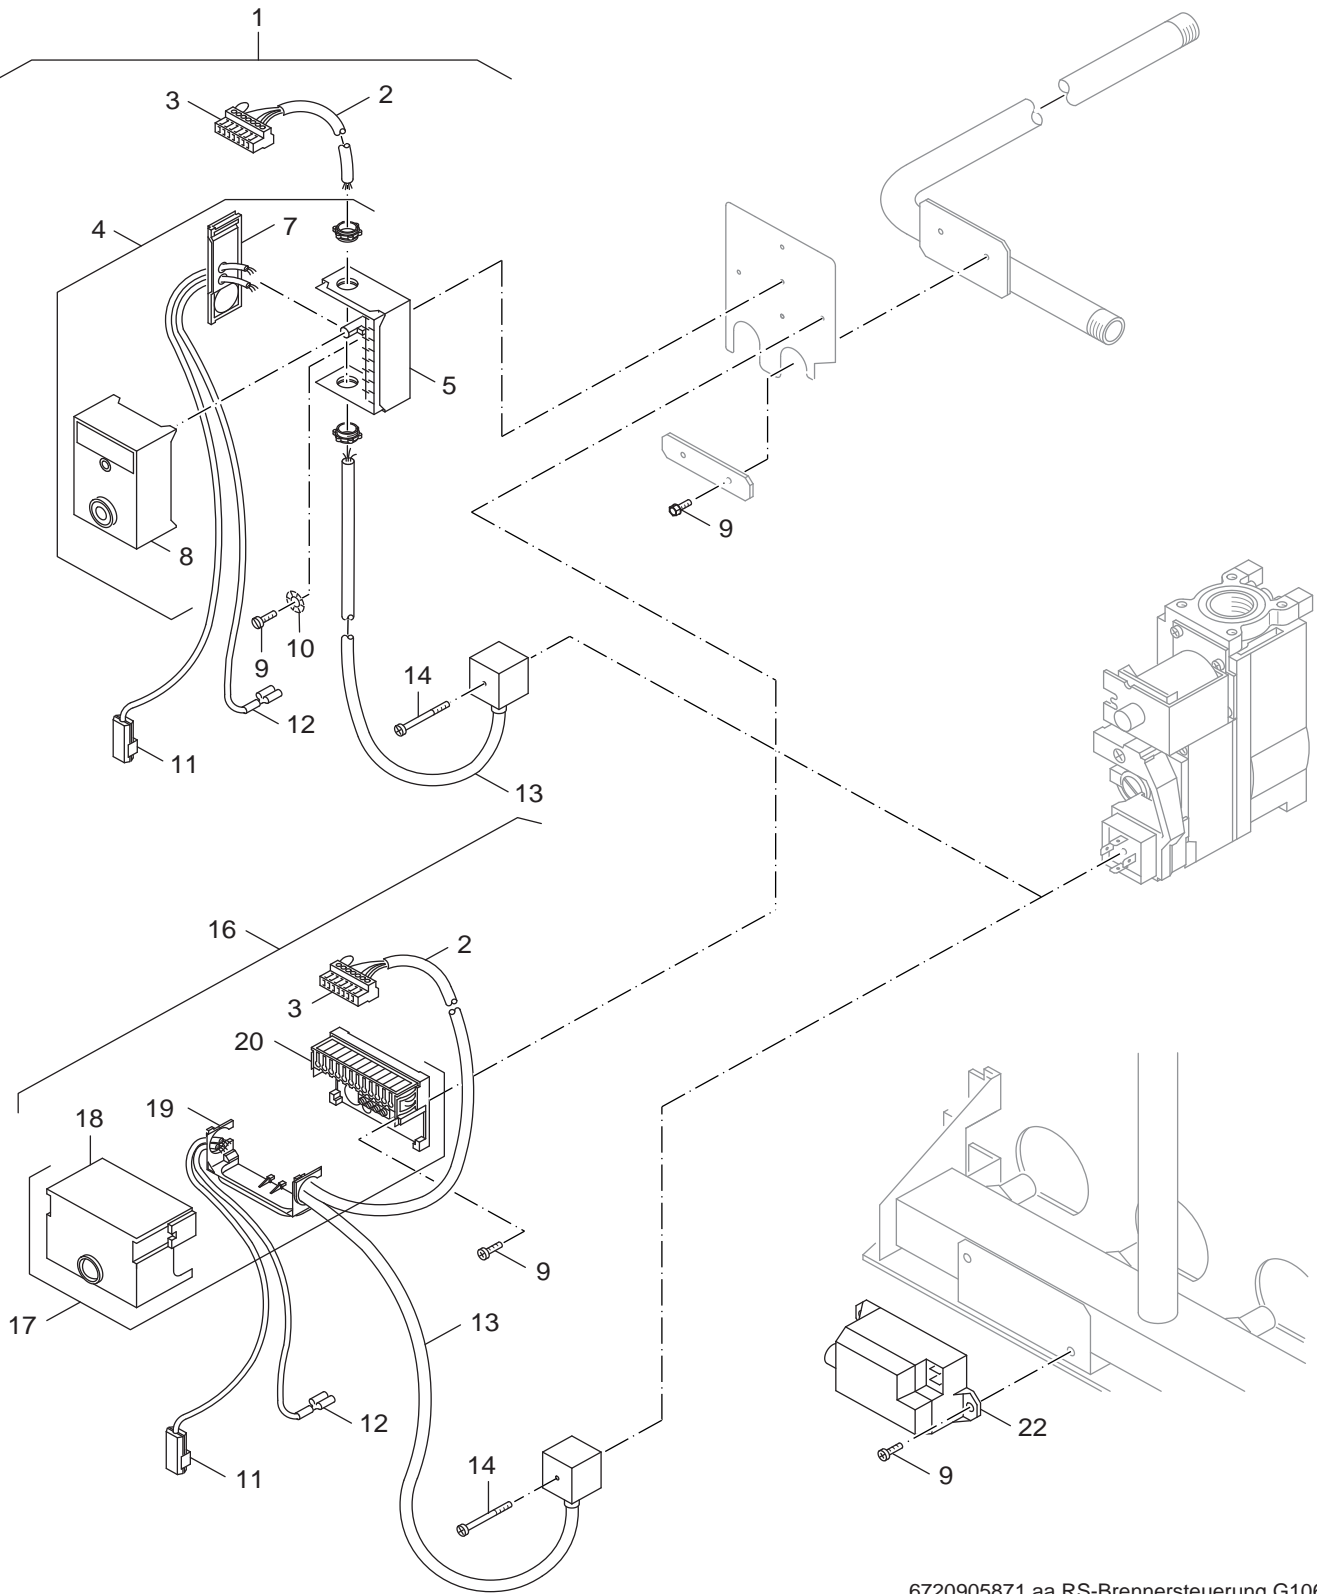

Ersatzteilliste
Spare parts list

6720905871.aa.RS-Brennersteuerung G106W

Brennersteuerung G106W
burner control G106W

Atmosphärischer Gasbrenner
AE124X(IO) Belgien/Frankreich

6