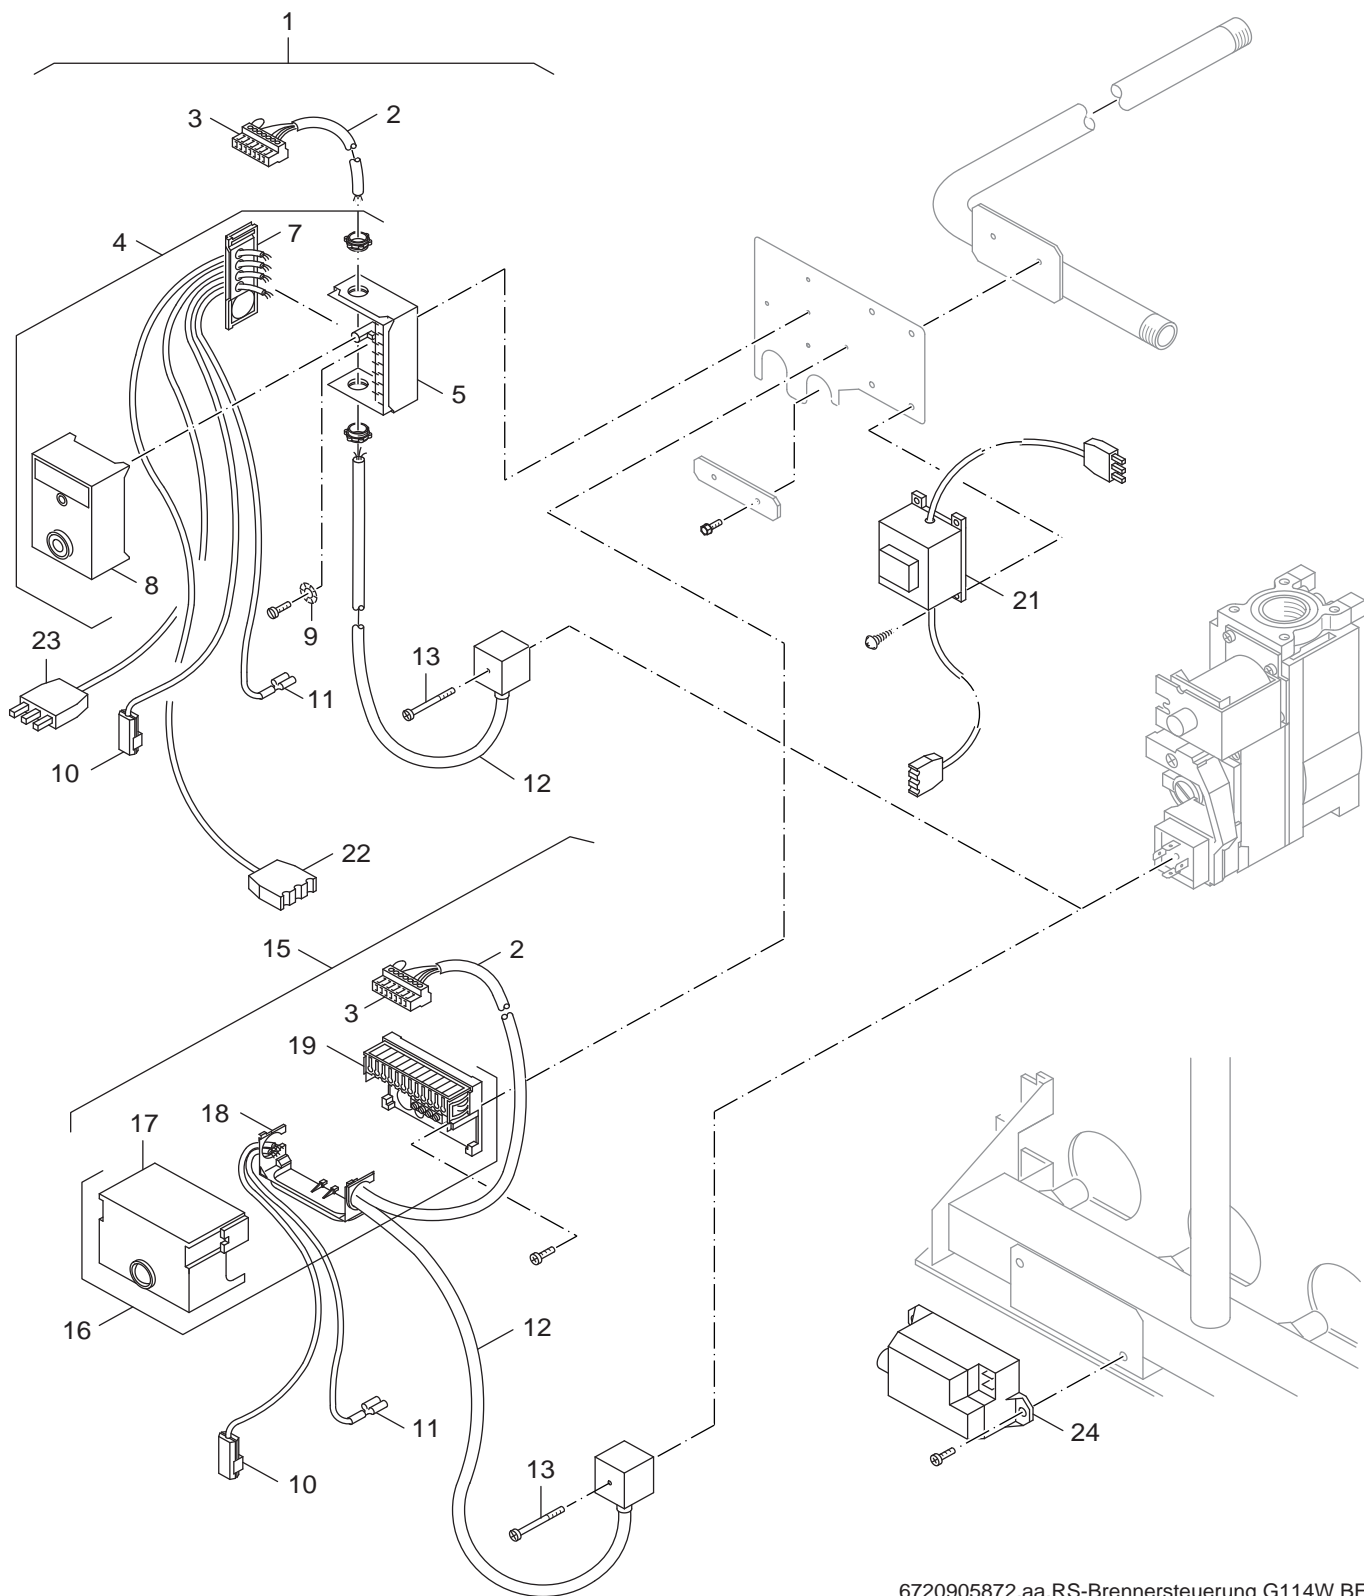

Ersatzteilliste
Spare parts list

6720905872.aa.RS-Brennersteuerung G114W BE

Brennersteuerung G114W"BE"
burner control G114W"BE"

Atmosphärischer Gasbrenner
AE124X(IO) Belgien/Frankreich

7