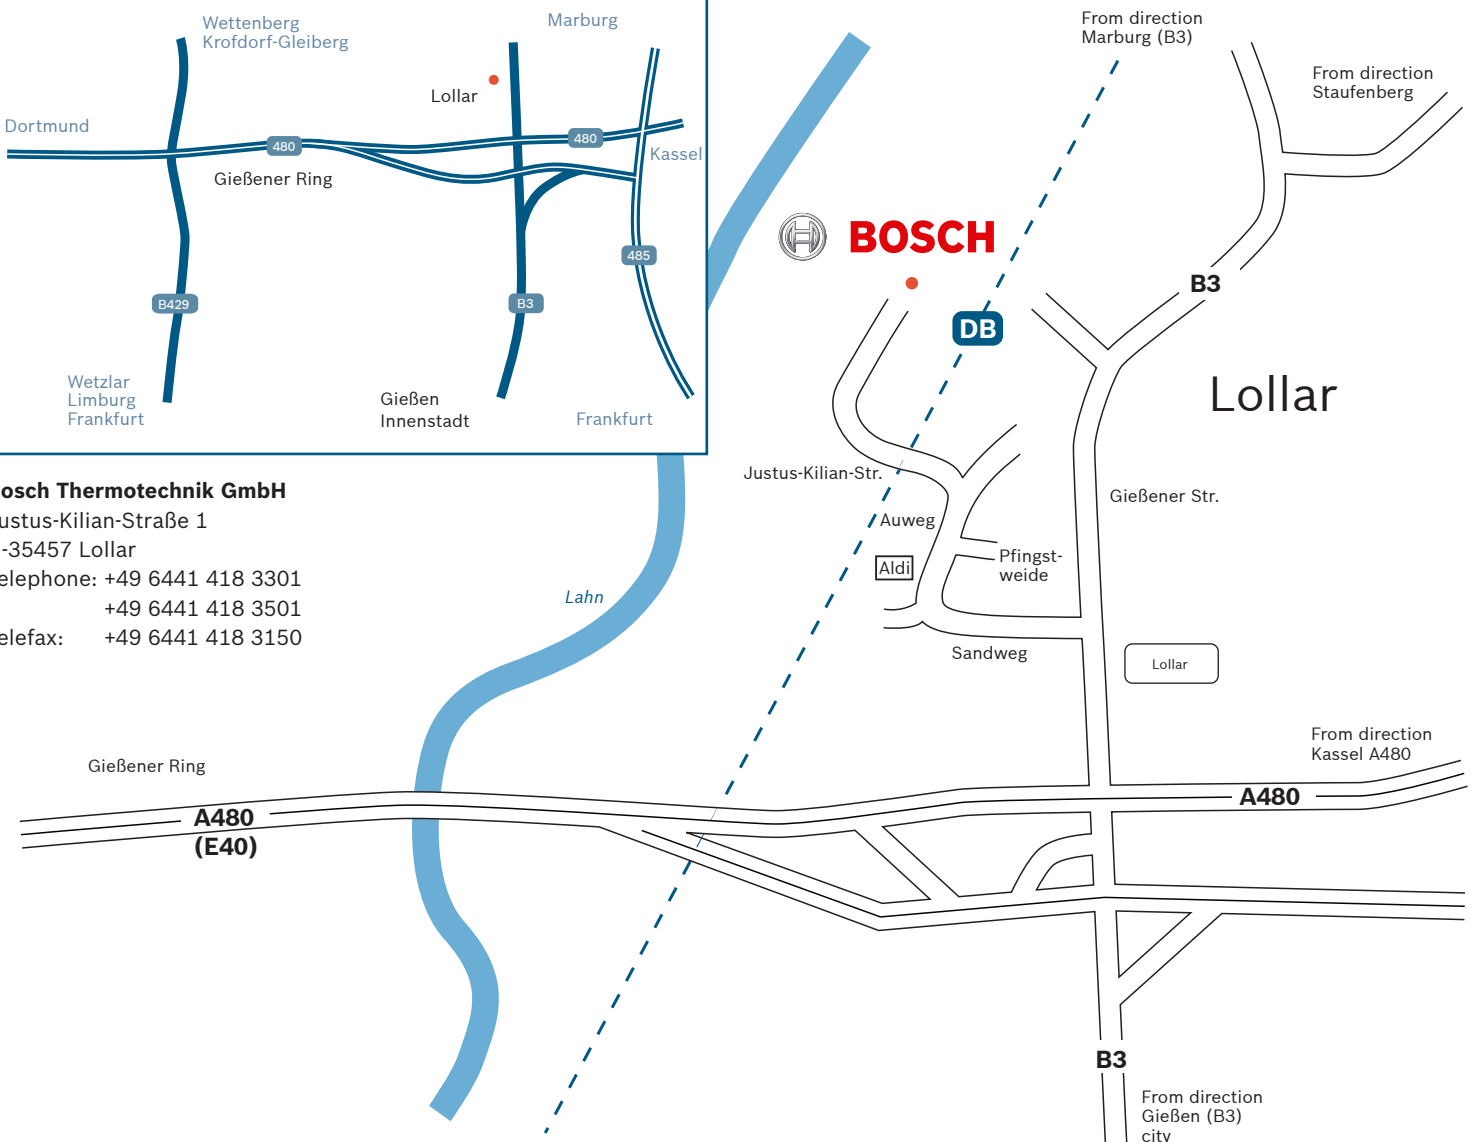

Bosch Thermotechnik GmbH

Justus-Kilian-Straße 1

D-35457 Lollar

Telephone: +49 6441 418 3301

+49 6441 418 3501

Telefax: +49 6441 418 3150