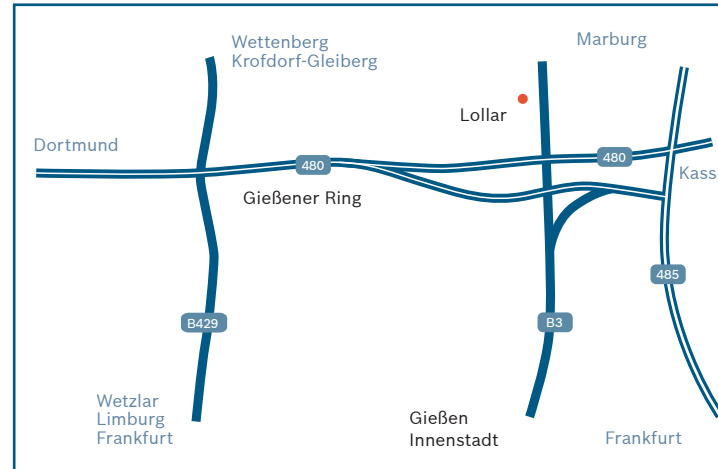

### From the direction of Frankfurt:

Drive on Gambacher Kreuz from the A5 on the A45 in the direction of the Dortmund/Wetzlar and continue on Gießener Südkreuz from the A45 on the A485 in the direction of Marburg/Gießen until Gießener Nordkreuz. Then drive towards “Gießener Ring” Kassel/Erfurt and then leave the A485 at the exit Lollar/“GI-Marburger Str.”. Turn left towards Lollar at the traffic light. Behind the place-name sign Lollar, drive left on Sandweg and follow the signs Bosch/Buderus.

### From the direction of Kassel:

Take the A5 until Reiskirchener Dreieck and change to the A480 in the direction of Dortmund/Wetzlar until Gießener Nordkreuz, then continue on the A485 in the direction of Marburg/Gießen. Leave the A485 at the exit Lollar/“GI-Marburger Str.”. Turn right at the traffic light and continue as described above.

# Location **Lollar**

Traveling by car

## From the direction of Dortmund:

Take the A45 until Wetzlar Ost, change to the B49 in the direction of Gießen/Kassel. Then change to the B429 in the direction of Wettenberg/Heuchelheim, then on the A480 in the direction of Kassel/Marburg. At Giebener Nordkreuz turn onto the A485 in the direction of Frankfurt/Marburg. Leave the A485 at the exit Lollar/"GI-Marburger Str.". Turn right at the traffic light and continue as described above.