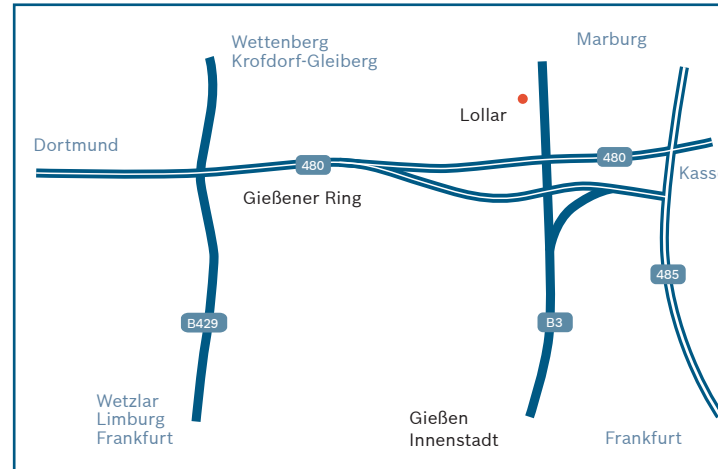

### From the direction of Frankfurt:

Drive on Gambacher Kreuz from the A5 on the A45 in the direction of the Dortmund/Wetzlar and continue on Gießener Südkreuz from the A45 on the A485 in the direction of Marburg/Gießen until Gießener Nordkreuz. Then drive towards “Gießener Ring” Kassel/Erfurt and then leave the A485 at the exit Lollar/“GI-Marburger Str.”. Turn left towards Lollar at the traffic light. Behind the place-name sign Lollar, drive left on Sandweg and follow the signs Bosch/Buderus.

### From the direction of Kassel:

Take the A5 until Reiskirchener Dreieck and change to the A480 in the direction of Dortmund/Wetzlar until Gießener Nordkreuz, then continue on the A485 in the direction of Marburg/Gießen. Leave the A485 at the exit Lollar/“GI-Marburger Str.”. Turn right at the traffic light and continue as described above.

## From the direction of Dortmund:

Take the A45 until Wetzlar Ost, change to the B49 in the direction of Gießen/Kassel. Then change to the B429 in the direction of Wettenberg/Heuchelheim, then on the A480 in the direction of Kassel/Marburg. At Giebener Nordkreuz turn onto the A485 in the direction of Frankfurt/Marburg. Leave the A485 at the exit Lollar/"GI-Marburger Str.". Turn right at the traffic light and continue as described above.

### From Lollar Railway Station:

Walk to the end of Bahnhofstraße and turn left onto Justus-Kilian-Straße. After about 30 metres you will see the main entrance of our plant.