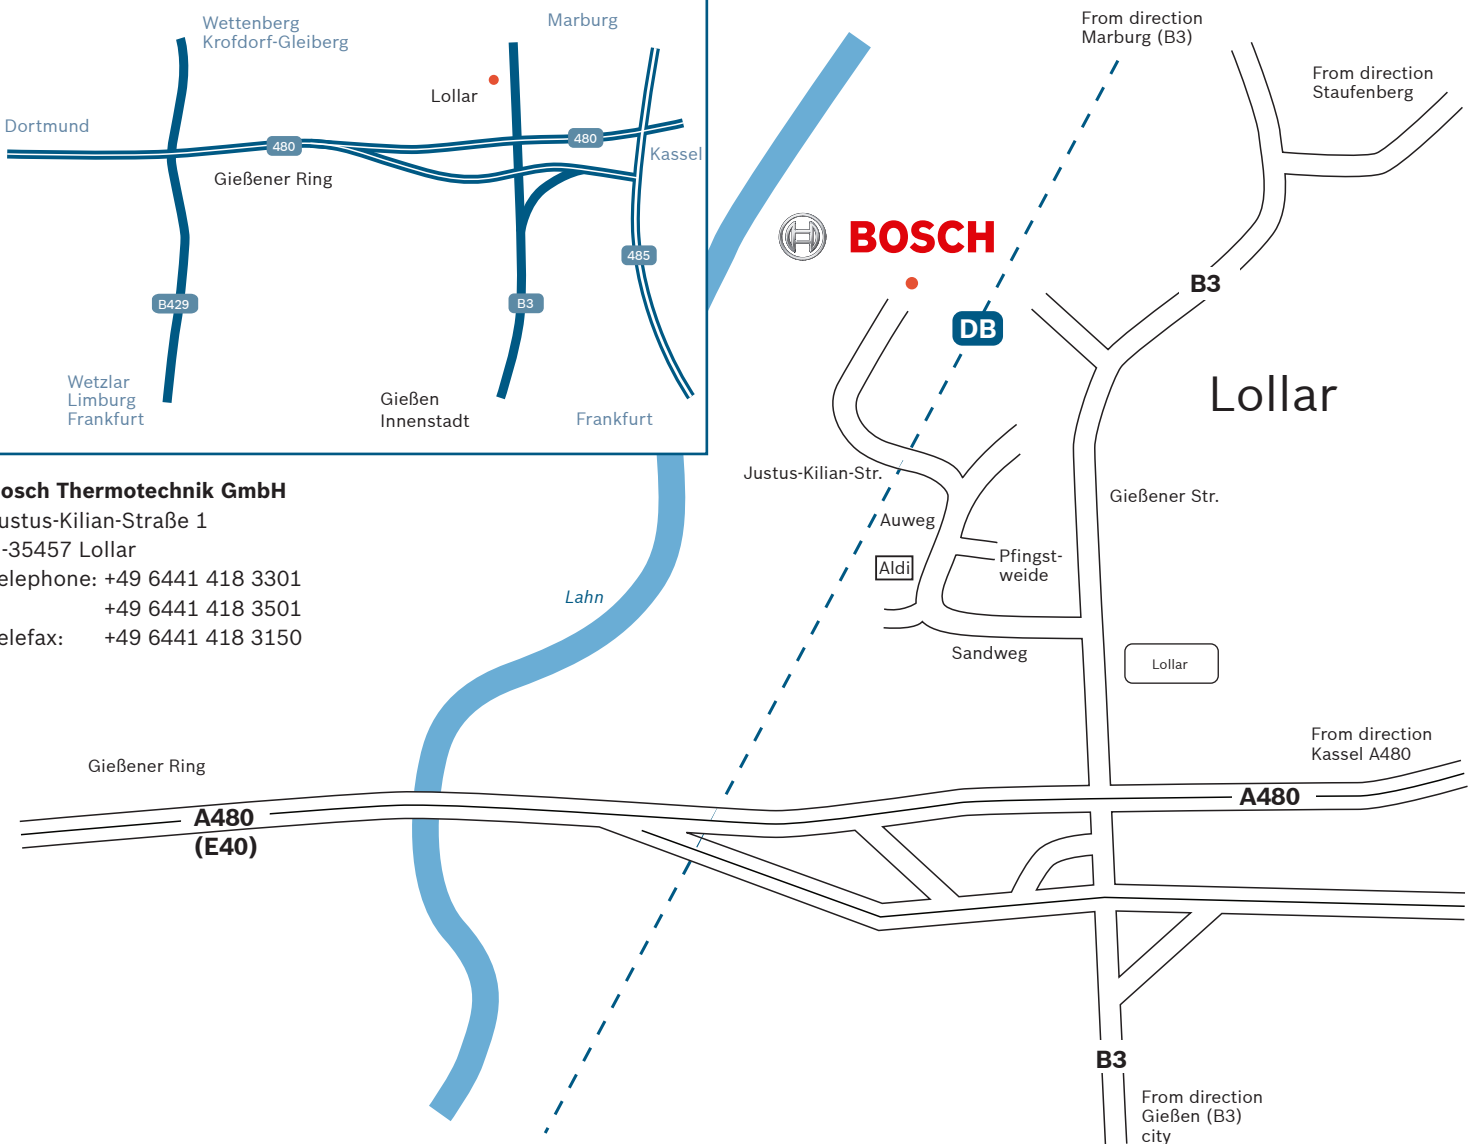

Bosch Thermotechnik GmbH

Justus-Kilian-Straße 1

D-35457 Lollar

Telephone: +49 6441 418 3301

+49 6441 418 3501

Telefax: +49 6441 418 3150