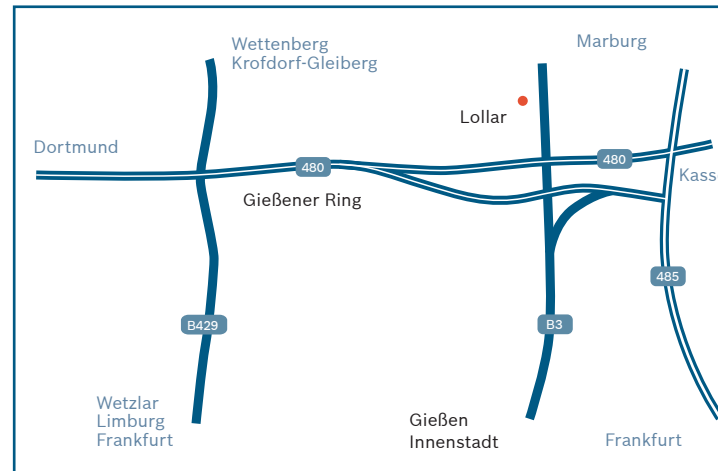

### From the direction of Frankfurt:

Drive on Gambacher Kreuz from the A5 on the A45 in the direction of the Dortmund/Wetzlar and continue on Gießener Südkreuz from the A45 on the A485 in the direction of Marburg/Gießen until Gießener Nordkreuz. Then drive towards “Gießener Ring” Kassel/Erfurt and then leave the A485 at the exit Lollar/“GI-Marburger Str.”. Turn left towards Lollar at the traffic light. Behind the place-name sign Lollar, drive left on Sandweg and follow the signs Bosch/Buderus.

### From the direction of Kassel:

Take the A5 until Reiskirchener Dreieck and change to the A480 in the direction of Dortmund/Wetzlar until Gießener Nordkreuz, then continue on the A485 in the direction of Marburg/Gießen. Leave the A485 at the exit Lollar/“GI-Marburger Str.”. Turn right at the traffic light and continue as described above.

## From the direction of Dortmund:

Take the A45 until Wetzlar Ost, change to the B49 in the direction of Gießen/Kassel. Then change to the B429 in the direction of Wettenberg/Heuchelheim, then on the A480 in the direction of Kassel/Marburg. At Giebener Nordkreuz turn onto the A485 in the direction of Frankfurt/Marburg. Leave the A485 at the exit Lollar/"GI-Marburger Str.". Turn right at the traffic light and continue as described above.

### From Lollar Railway Station:

Walk to the end of Bahnhofstraße and turn left onto Justus-Kilian-Straße. After about 30 metres you will see the main entrance of our plant.