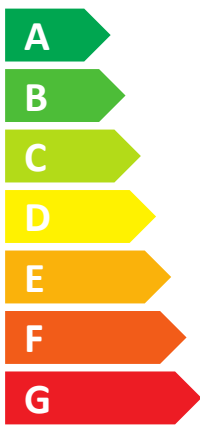

**ENERG**  
енергия · ενεργεια

e.i.m. leblanc

Megalis Condens Balcon

GVMC 24-1 EB 23

7736900528

**51**dB

**24**  
kW

# ENERG

енергия · ενέργεια

 e.i.m. leblanc

7736900528

Megalis Condens Balcon

GVMC 24-1 EB 23

MEGALIS CONDENS BALCON GVMC 246720845082 (2015/07)

Icons for Heating radiator, A energy class, Water tap with XL icon, and A energy class.

Icons for Solar panel, Water tank, Control panel, and Heating radiator, each with a plus sign and a square checkbox.

Energy efficiency scale from A+++ to G. A black arrow points to the A class.

Energy label icons: Water tap with XL icon, Energy efficiency scale from A+++ to G. A black arrow points to the A class.