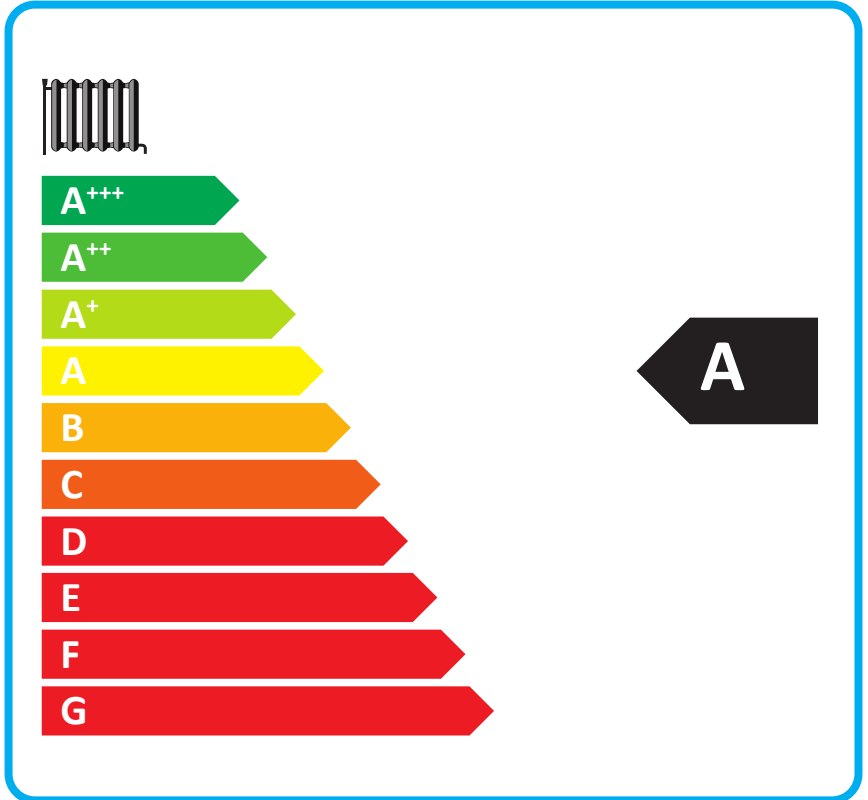

ENERG
енергия · ενεργεια

JUNKERS

CerapurBalcony
ZWB 28-1 EB 23
7736900516

51dB

24
kW

ENERG

енергия · ενέργεια

7736900516

CerapurBalcony

ZWB 28-1 EB 23

CERAPURBALCONY ZWB 28-1 EB 236720845075 (2015/07)

Energy label components showing a water heater icon, a radiator icon with an arrow pointing to 'A', and a tap icon with an arrow pointing to 'A' and 'XL'.

Feature icons: a plus sign, a solar panel icon, a tank icon, a plus sign, a keypad icon, a plus sign, and a water heater icon.