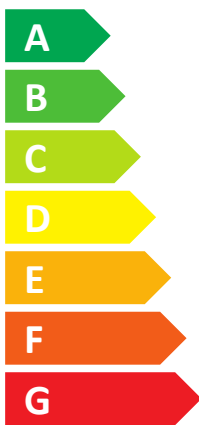

ENERG

енергия · ενεργεια

BOSCH

Compress
EHP 6 LW/M-S
8738203056

A+

A

44 dB

dB

- 6 kW
- 6 kW
- 6 kW

ENERG

енергия · ενέργεια

8738203056

Compress

EHP 6 LW/M-S

Icons representing a boiler, a radiator, and a tap. Energy class labels A+ and A are shown next to the radiator and tap icons respectively.

Energy scale bar showing classes A+++ to G. A black arrow points to the A+ class.

Feature icons: a plus sign, a solar panel, a water tank, a plus sign, a remote control, a plus sign, and a boiler. Each icon is followed by a square box, with the remote control box containing an 'X'.

Energy scale bar showing classes A+++ to G. A black arrow points to the A class.