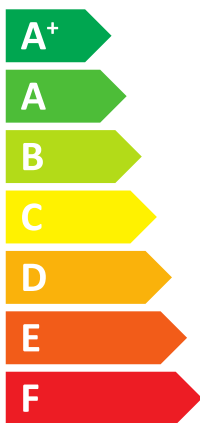

ENERG

енергия · ενεργεια

BOSCH

Compress
EHP 6 LW/M-S
8738203056

A+

A

44 dB

dB

- 6 kW
- 6 kW
- 6 kW

ENERG

енергия · ενέργεια

8738203056

Compress

EHP 6 LW/M-S

Energy efficiency icons: A+ (radiator), A (tap), and boiler icon.

Feature icons: + Solar panel, + Water tank, + Remote control, + Boiler.

Energy efficiency scale from A+++ to G. A+ label is positioned to the right of the scale.

Energy efficiency scale from A+++ to G. A label is positioned to the right of the scale.