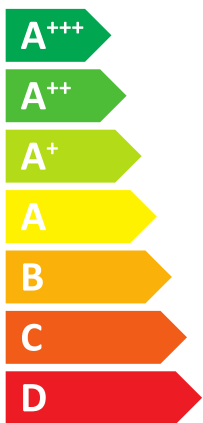

ENERG

енергия · ενεργεια

BOSCH

Compress
EHP 6 LW/M-S
8738203056

A+

A

44 dB

dB

- 6 kW
- 6 kW
- 6 kW

ENERG

енергия · ενέργεια

8738203056

Compress

EHP 6 LW/M-S

Energy efficiency icons: A+ (radiator), A (tap), and boiler icon.

Feature icons: + Solar panel, + Water tank, + Remote control, + Boiler.

Energy efficiency scale from A+++ to G. A+ label is positioned to the right of the scale.

Energy efficiency scale from A+++ to G. A label is positioned to the right of the scale.