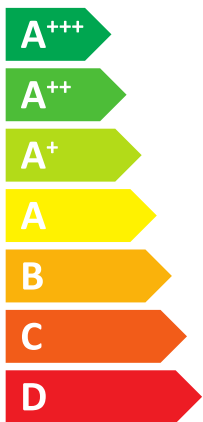

ENERG

енергия · ενεργεια

Compress 3000 AWS

CS3000AWS 4 MSS

7735252154

BOSCH

A+

A

38 dB

66 dB

- 5 kW
- 5 kW
- 5 kW