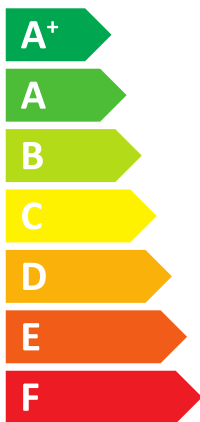

## BOSCH

A+

A

38 dB

66 dB

- 5 kW
- 5 kW
- 5 kW

# ENERG

енергия · ενέργεια

7735252154

Compress 3000 AWS

CS3000AWS 4 MSS

Icons for heating (boiler and radiator) with energy class **A+** and hot water (tap) with energy class **A**.

Feature selection icons:

- + Solar panel icon
- + Water tank icon
- + Control panel icon
- + Heating icon

Energy scale for heating with a radiator icon. The scale ranges from A+++ (green) to G (red). The selected energy class is **A+**.

Energy scale for hot water with a tap icon. The scale ranges from A+++ (green) to G (red). The selected energy class is **A**.