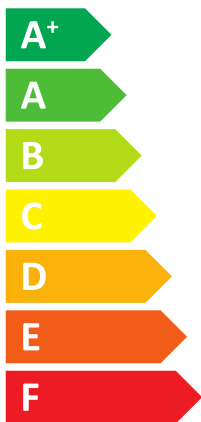

ENERG

енергия · ενεργεια

Compress 3000 AWS

CS3000AWS 6 MSS

7735252158

BOSCH

A+

A

Energy label for heating and hot water. It shows a radiator icon with an **A⁺** rating and a hot water tap icon with an **A** rating.

Feature icons for energy label:

- + Solar panel icon with a square checkbox
- + Water tank icon with a square checkbox
- + Control panel icon with a square checkbox containing an 'X'
- + Heating unit icon with a square checkbox

Energy efficiency scale for heating. The scale ranges from **A⁺⁺⁺** (green) to **G** (red). A black arrow on the right points to the **A⁺** rating.

Energy efficiency scale for hot water. The scale ranges from **A⁺⁺⁺** (green) to **G** (red). A black arrow on the right points to the **A** rating.