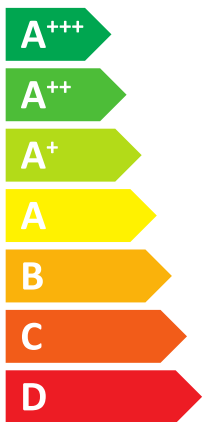

ENERG

енергия · ενεργεια

Compress 3000 AWS

CS3000AWS 6 MSS

7735252158

BOSCH

A+

A

38 dB

66 dB

- 7 kW
- 5 kW
- 6 kW