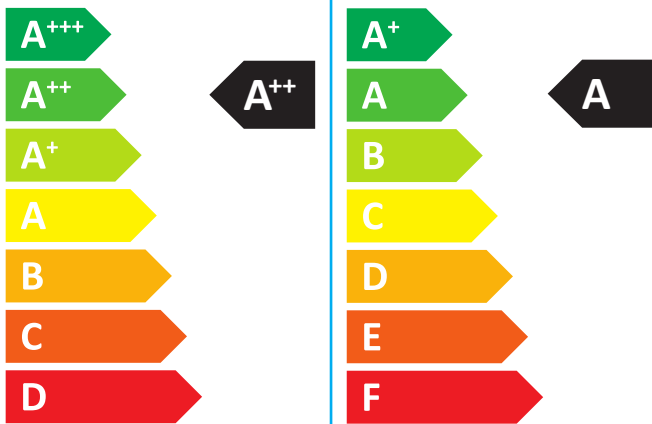

ENERG

енергия · ενεργεια

BOSCH

Compress 3000 AWS

CS3000AWS 11 MS-S

7735252165

35 dB

67 dB

- 11 kW
- 9 kW
- 10 kW