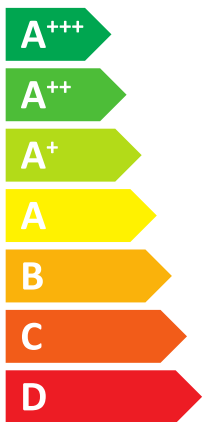

ENERG

енергия · ενεργεια

BOSCH

Compress 3000 AWS
CS3000AWS 11 MSS-S
7735252166

A++

A

35 dB

67 dB

- 11 kW
- 9 kW
- 10 kW

ENERG

енергия · ενέργεια

7735252166

Compress 3000 AWS

CS3000AWS 11 MSS-S

Energy label icons showing a boiler, a radiator, a tap, and energy classes A++ and A.

Feature icons: a plus sign, a solar panel, a water tank, a plus sign, a keypad, a plus sign, and a boiler.

Energy scale from A+++ to G with an A++ class indicator.

Energy scale from A+++ to G with an A class indicator.