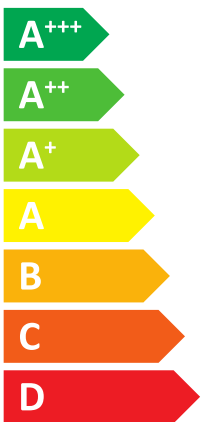

ENERG

енергия · ενεργεια

BOSCH

Compress 3000 AWS
CS3000AWS 15 MSS-T
7735252186

A++

A

35 dB

67 dB

- 12 kW
- 11 kW
- 11 kW

ENERG

енергия · ενέργεια

7735252186

Compress 3000 AWS

CS3000AWS 15 MSS-T

Energy label for heating system showing a boiler icon, a radiator icon, and a tap icon. The radiator is labeled A++ and the tap is labeled A.

Feature selection icons:

- + Solar panel icon,
- + Water tank icon,
- + Control panel icon,
- + Boiler icon,

Energy scale for heating system with a radiator icon. The scale ranges from A+++ (green) to G (red). A black arrow on the right points to the A++ level.

Energy scale for tap with a tap icon. The scale ranges from A+++ (green) to G (red). A black arrow on the right points to the A level.