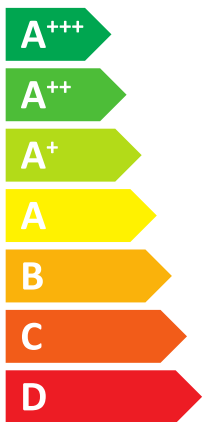

ENERG

енергия · ενεργεια

BOSCH

Compress 7000 AW
CS7000iAW 13 ORM-T
7739612420

A++

A

26 dB

49 dB

- 9 kW
- 9 kW
- 11 kW

ENERG

енергия · ενέργεια

7739612420

Compress 7000 AW

CS7000iAW 13 ORM-T

Energy label for heating and hot water. It shows a boiler icon, a radiator icon, and a tap icon. The heating efficiency is A++ and the hot water efficiency is A.

Energy scale for heating and hot water. The scale ranges from A+++ (green) to G (red). A black arrow points to A++.

Feature selection icons. Each icon is followed by a plus sign and a square box. The icons are: solar panel, water tank, control panel, and boiler.

Energy scale for hot water. The scale ranges from A+++ (green) to G (red). A black arrow points to A.