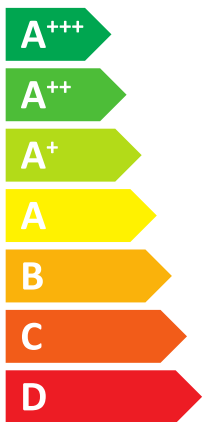

ENERG

енергия · ενεργεια

BOSCH

Compress 7000 AW
CS7000iAW 13 ORMS-T
7739612424

A++

A

26 dB

49 dB

- 9 kW
- 9 kW
- 11 kW

ENERG

енергия · ενέργεια

7739612424

Compress 7000 AW

CS7000iAW 13 ORMS-T

Energy efficiency icons: A++ (radiator), A (tap), and boiler icon.

Feature icons: + Solar panel, + Water tank, + Control panel (with 'X' in a box), + Boiler.