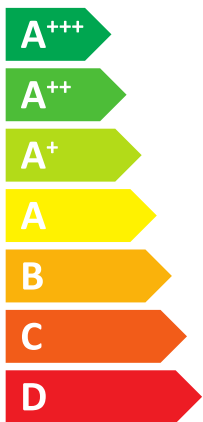

ENERG

енергия · ενεργεια

BOSCH

Compress 6000 AW

Compress 6000 11t AWMS

7739454531

A++

A

26 dB

53 dB

- 9 kW
- 9 kW
- 11 kW