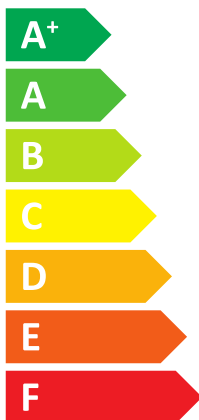

ENERG

енергия · ενεργεια

BOSCH

Compress 7000i AW
CS7000i AW 7 ORM-S B
8734100569

A++

A

25 dB

47 dB

- 5 kW
- 5 kW
- 6 kW

ENERG
енергия · ενέργεια

8734100569

Compress 7000i AW

CS7000i AW 7 ORM-S B

Energy efficiency icons: A++ (radiator), A (tap), and boiler icon.

Feature icons: + Solar panel, + Water tank, + Control panel (marked with X), + Boiler.