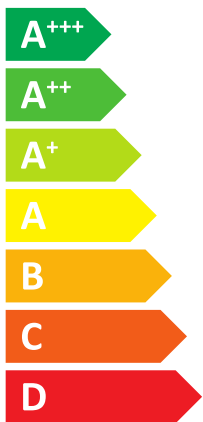

ENERG

енергия · ενεργεια

BOSCH

Compress 7000i AW
CS7000i AW 7 ORMS-S B
8734100573

A++

A

25 dB

47 dB

- 5 kW
- 5 kW
- 6 kW

ENERG

енергия · ενέργεια

8734100573

Compress 7000i AW

CS7000i AW 7 ORMS-S B

Energy efficiency icons: A++ (radiator), A (tap), and boiler icon.

Feature icons: + Solar panel, + Water tank, + Control panel (marked with X), + Boiler.