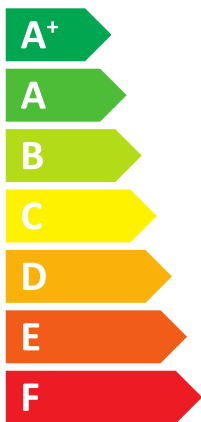

ENERG

енергия · ενεργεια

BOSCH

Compress 7000i AW
CS7000i AW 7 ORMS-S B
8734100573

A++

A

25 dB

47 dB

- 5 kW
- 5 kW
- 6 kW

ENERG

енергия · ενέργεια

8734100573

Compress 7000i AW

CS7000i AW 7 ORMS-S B

Energy efficiency icons: A++ (radiator), A (tap), and boiler icon.

Feature icons: + Solar panel, + Water tank, + Control panel (marked with X), + Boiler.