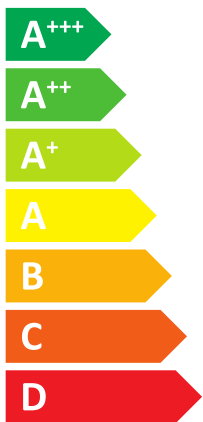

ENERG

енергия · ενεργεια

BOSCH

Compress 7000i AW
CS7000iAW 17 ORMS-T B
8734100576

A++

A

26 dB

54 dB

- 9 kW
- 10 kW
- 13 kW