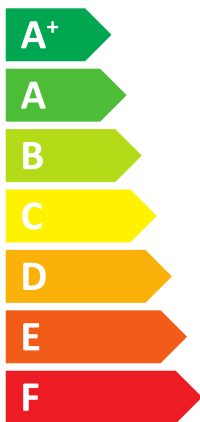

ENERG

енергия · ενεργεια

BOSCH

Compress 7000i AW
CS7000iAW 17 ORMS-T B
8734100576

A++

A

26 dB

54 dB

- 9 kW
- 10 kW
- 13 kW