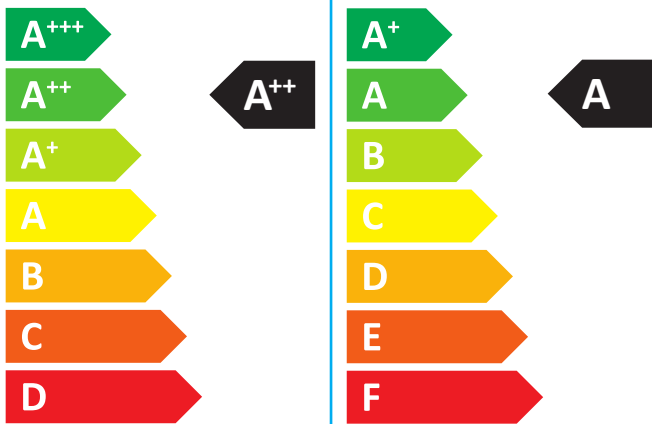

## JUNKERS

Compress 7000i AW  
CS7001iAW 9 ORMS-S  
7739617403

25 dB

48 dB

- 6 kW
- 7 kW
- 8 kW

# ENERG

енергия · ενέργεια

**JUNKERS**

7739617403

Compress 7000i AW

CS7001iAW 9 ORMS-S

Energy efficiency icons: A++ (radiator), A (tap), and boiler.

Additional features icons: + Solar panel, + Hot water tank, + Remote control, + Boiler.