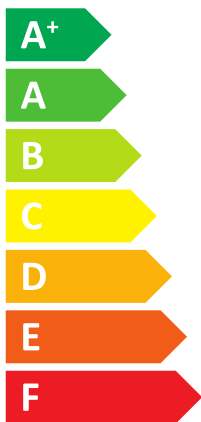

ENERG

енергия · ενεργεια

BOSCH

Compress 7000i AW
CS7001iAW 17 ORMS-T
7739617772

A++

A

26 dB

53 dB

- 9 kW
- 10 kW
- 13 kW