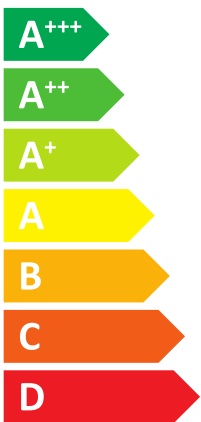

ENERG

енергия · ενεργεια

BOSCH

Compress 7000i AW
CS7001iAW 17 ORMS-T
7739617772

A++

A

26 dB

53 dB

- 9 kW
- 10 kW
- 13 kW