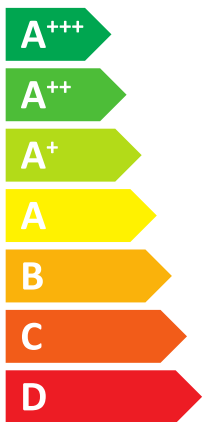

ENERG

енергия · ενεργεια

BOSCH

Compress 7000i AW
CS7001iAW 13 ORM-T
7739617768

A++

A

26 dB

53 dB

- 9 kW
- 9 kW
- 11 kW